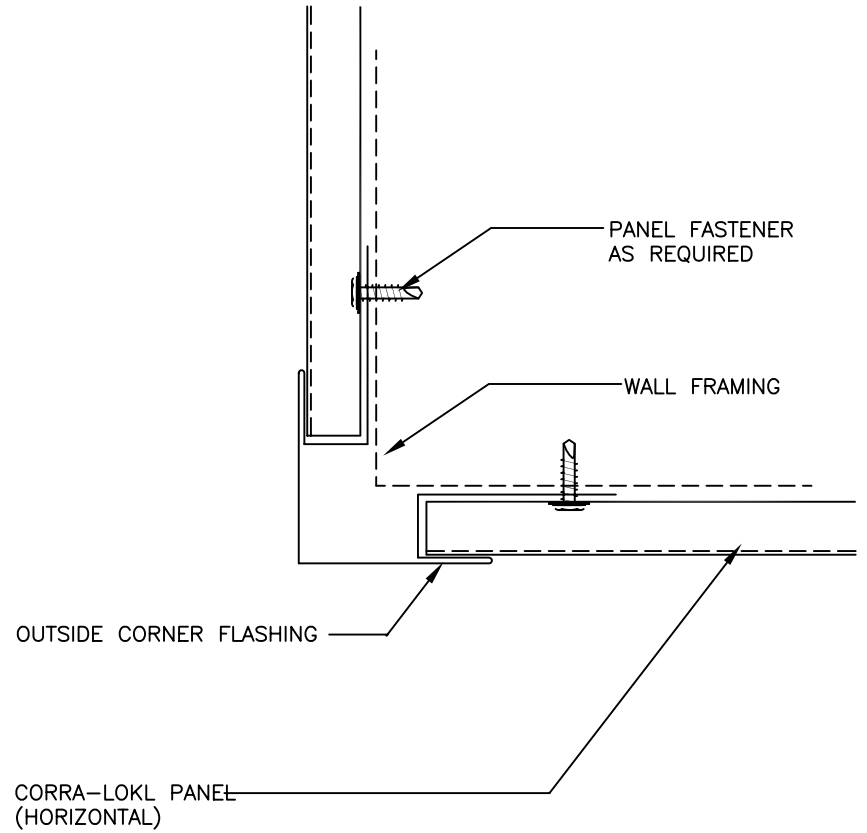

OUTSIDE CORNER FLASHING

POP-RIVET
@ 24" O.C.

CORRA-LOK PANEL
(HORIZONTAL)

ATAS INTERNATIONAL, INC.
Allentown PA
610-395-8445
Mesa AZ
480-558-7210

TITLE Corra-Lok Horizontal Outside Corner

DWG NO. / FILE NO. Corra-Lok Horizontal Outside Corner SCALE 3"=1'-0"

DRAWN BY DAS DATE 4-12-07 APPR. BY JEB DATE 4-12-07

REVISION NO. XXXX REVISION DATE MM/DD/YY APPR. BY XXXX APPR. DATE MM/DD/YY

Rev. No.	Revision Date	Drawn By	Description of Revision
0	4-12-07	DAS	Corra-Lok Horizontal Outside Corner