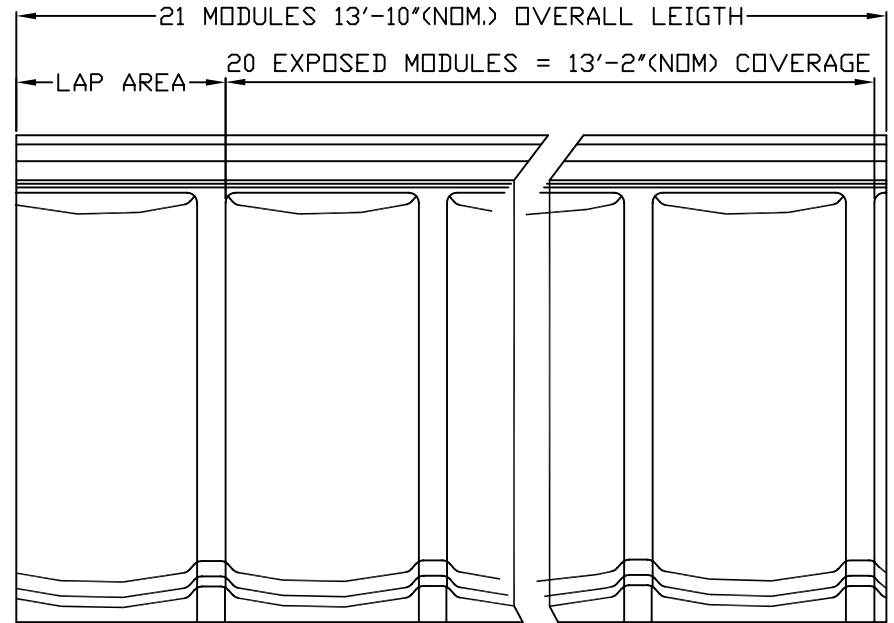

SIDE VIEW

TOP VIEW

ATAS INTERNATIONAL, INC.  
 Allentown PA  
 610-395-8445  
 Mesa AZ  
 480-558-7210

TITLE		Scan Roof Profile					
DWG NO. / FILE NO.		Scan Roof Profile				SCALE	3"=1'-0"
DRAWN BY	DAS	DATE	7-24-07	APPR. BY	JEB	DATE	7-24-07
REVISION NO.	XXXX	REVISION DATE	MM/DD/YY	APPR. BY	XXXX	APPR. DATE	MM/DD/YY

Rev. No.	Revision Date	Drawn By	Description of Revision
0	7-24-07	DAS	Scan Roof Profile