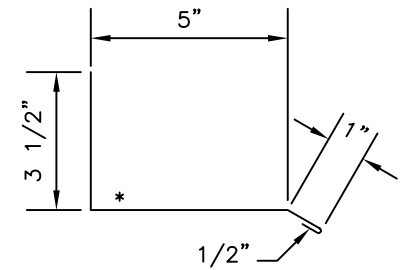

Techo Tile
Sidewall Detail - plywood Scale: 3" = 1'-0"

SCA270 "J" CHANNEL
(8 7/8" TOTAL)

SCA410 SIDEWALL TRIM
(10" TOTAL)

SCA980 COUNTERFLASHING (OPTIONAL)
(4 1/8" TOTAL)

ATAS INTERNATIONAL, INC.
Allentown PA
610-395-8445
Mesa AZ
480-558-7210

TITLE		Techo Tile Sidewall - ply					
DWG NO. / FILE NO.		Techo Tile Sidewall - ply				SCALE	3"=1'-0"
DRAWN BY	DAS	DATE	3-6-06	APPR. BY	JEB	DATE	6-5-06
REVISION NO.	XXXX	REVISION DATE	MM/DD/YY	APPR. BY	XXXX	APPR. DATE	MM/DD/YY