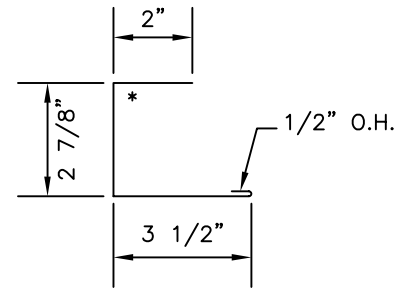

Techo Tile
Sidewall Detail - plywood Scale: 3" = 1'-0"

SCA270 "J" CHANNEL
(8 7/8" TOTAL)

SCA410 SIDEWALL TRIM
(10" TOTAL)

SCA980 COUNTERFLASHING (OPTIONAL)
(4 1/8" TOTAL)

ATAS INTERNATIONAL, INC.
Allentown PA
610-395-8445
Mesa AZ
480-558-7210

TITLE		Techo Tile Sidewall - ply					
DWG NO. / FILE NO.		Techo Tile Sidewall - ply				SCALE	3"=1'-0"
DRAWN BY	DAS	DATE	3-6-06	APPR. BY	JEB	DATE	6-5-06
REVISION NO.	XXXX	REVISION DATE	MM/DD/YY	APPR. BY	XXXX	APPR. DATE	MM/DD/YY