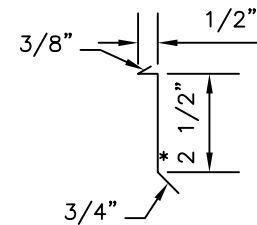

Techo Tile
Sidewall Detail - plywood Scale: 3" = 1'-0"

SCA270 "J" CHANNEL
(8 7/8" TOTAL)

SCA410 SIDEWALL TRIM
(10" TOTAL)

SCA980 COUNTERFLASHING (OPTIONAL)
(4 1/8" TOTAL)

ATAS INTERNATIONAL, INC.
Allentown PA
610-395-8445
Mesa AZ
480-558-7210

TITLE		Techo Tile Sidewall - ply					
DWG NO. / FILE NO.		Techo Tile Sidewall - ply				SCALE	3"=1'-0"
DRAWN BY	DAS	DATE	3-6-06	APPR. BY	JEB	DATE	6-5-06
REVISION NO.	XXXX	REVISION DATE	MM/DD/YY	APPR. BY	XXXX	APPR. DATE	MM/DD/YY