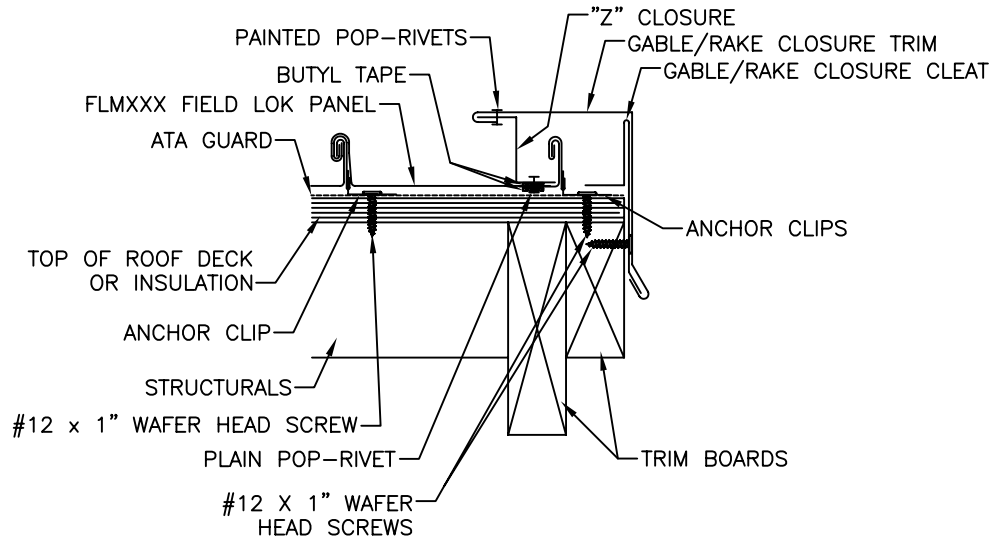

'Z' CLOSURE

GABLE/RAKE TRIM

GABLE/RAKE STARTER CLEAT

ATAS INTERNATIONAL, INC.
 Allentown PA
 610-395-8445
 Mesa AZ
 480-558-7210

TITLE								FLM Ending Gable - Ply			
DWG NO. / FILE NO.		FLM Ending Gable - Ply						SCALE	3"=1'-0"		
DRAWN BY	DAS	DATE	3-6-06	APPR. BY	JEB	DATE	5-31-06				
REVISION NO.	XXXX	REVISION DATE	MM/DD/YY	APPR. BY	XXXX	APPR. DATE	MM/DD/YY				

Rev. No.	Revision Date	Drawn By	Description of Revision
0	5-31-06	DAS	FLM Ending Gable - Ply