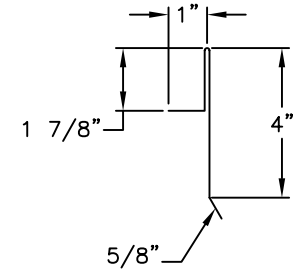

'Z' CLOSURE

GABLE/RAKE TRIM

GABLE/RAKE STARTER CLEAT

ATAS INTERNATIONAL, INC.
 Allentown PA
 610-395-8445
 Mesa AZ
 480-558-7210

TITLE								FLM Ending Gable - Ply			
DWG NO. / FILE NO.		FLM Ending Gable - Ply						SCALE	3"=1'-0"		
DRAWN BY	DAS	DATE	3-6-06	APPR. BY	JEB	DATE	5-31-06				
REVISION NO.	XXXX	REVISION DATE	MM/DD/YY	APPR. BY	XXXX	APPR. DATE	MM/DD/YY				

Rev. No.	Revision Date	Drawn By	Description of Revision
0	5-31-06	DAS	FLM Ending Gable - Ply