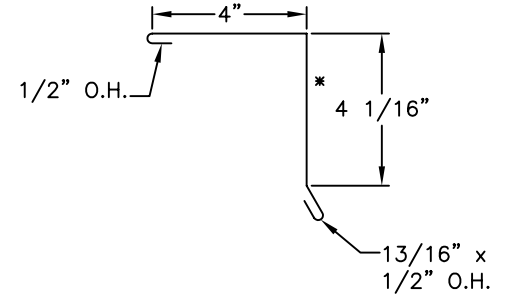

'Z' CLOSURE

GABLE/RAKE TRIM

GABLE/RAKE STARTER CLEAT

ATAS INTERNATIONAL, INC.
 Allentown PA
 610-395-8445
 Mesa AZ
 480-558-7210

TITLE								FLM Ending Gable - Ply			
DWG NO. / FILE NO.		FLM Ending Gable - Ply						SCALE	3"=1'-0"		
DRAWN BY	DAS	DATE	3-6-06	APPR. BY	JEB	DATE	5-31-06				
REVISION NO.	XXXX	REVISION DATE	MM/DD/YY	APPR. BY	XXXX	APPR. DATE	MM/DD/YY				

Rev. No.	Revision Date	Drawn By	Description of Revision
0	5-31-06	DAS	FLM Ending Gable - Ply