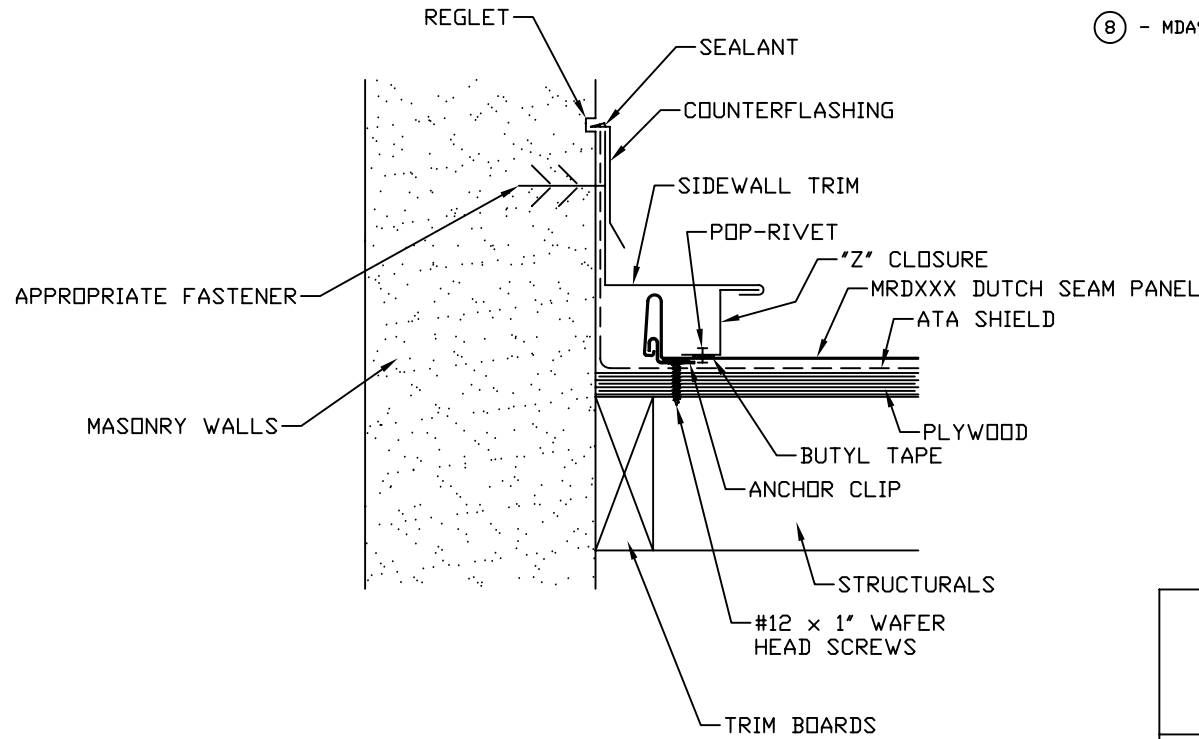

⑧ - MDA910 'Z' CLOSURE

②② - MDA980 COUNTERFLASHING

②③ - MDA410 SIDEWALL TRIM

ATAS INTERNATIONAL, INC.
 Allentown PA
 610-395-8445
 Mesa AZ
 480-558-7210

TITLE		MRD Starting Rake Sidewall - Ply					
DWG NO. / FILE NO.		MRD Starting Rake Sidewall - Ply			SCALE	3"=1'-0"	
DRAWN BY	DAS	DATE	3-6-06	APPR. BY	JEB	DATE	5-31-06
REVISION NO.	XXXX	REVISION DATE	MM/DD/YY	APPR. BY	XXXX	APPR. DATE	MM/DD/YY

Rev. No.	Revision Date	Drawn By	Description of Revision
0	5-31-06	DAS	MRD Starting Rake Sidewall - Ply