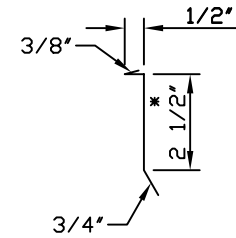

⑧ - MDA910 'Z' CLOSURE

②② - MDA980 COUNTERFLASHING

②③ - MDA410 SIDEWALL TRIM

ATAS INTERNATIONAL, INC.
 Allentown PA
 610-395-8445
 Mesa AZ
 480-558-7210

TITLE		MRD Starting Rake Sidewall - Ply					
DWG NO. / FILE NO.		MRD Starting Rake Sidewall - Ply			SCALE	3"=1'-0"	
DRAWN BY	DAS	DATE	3-6-06	APPR. BY	JEB	DATE	5-31-06
REVISION NO.	XXXX	REVISION DATE	MM/DD/YY	APPR. BY	XXXX	APPR. DATE	MM/DD/YY

Rev. No.	Revision Date	Drawn By	Description of Revision
0	5-31-06	DAS	MRD Starting Rake Sidewall - Ply