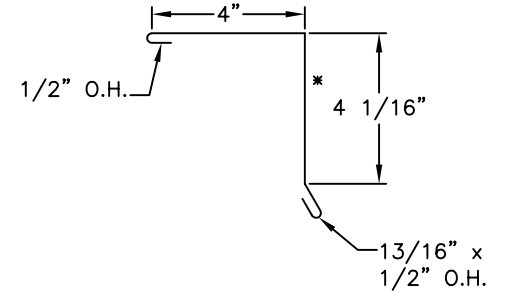

⑧ - MDA910 "Z" CLOSURE

⑨ - MDA210 GABLE/RAKE TRIM

⑩ - MDA211 GABLE/RAKE STARTER CLEAT

ATAS INTERNATIONAL, INC.
 Allentown PA
 610-395-8445
 Mesa AZ
 480-558-7210

TITLE		MRD Ending Gable - Ply					
DWG NO. / FILE NO.		MRD Ending Gable - Ply				SCALE 3"=1'-0"	
DRAWN BY	DAS	DATE	3-6-06	APPR. BY	JEB	DATE	5-31-06
REVISION NO.	XXXX	REVISION DATE	MM/DD/YY	APPR. BY	XXXX	APPR. DATE	MM/DD/YY

Rev. No.	Revision Date	Drawn By	Description of Revision
0	5-31-06	DAS	MRD Ending Gable - Ply