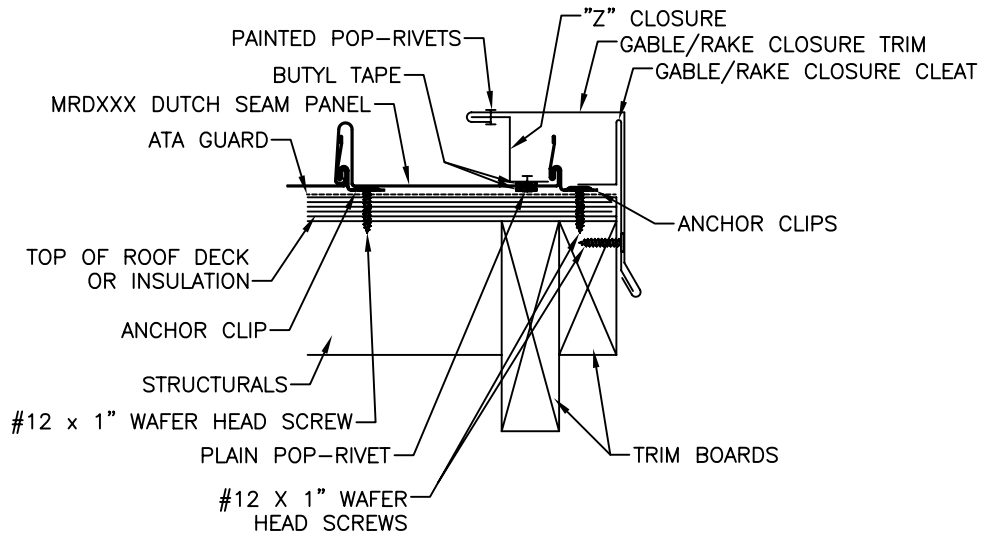

⑧ - MDA910 "Z" CLOSURE

⑨ - MDA210 GABLE/RAKE TRIM

⑩ - MDA211 GABLE/RAKE STARTER CLEAT

ATAS INTERNATIONAL, INC.
 Allentown PA
 610-395-8445
 Mesa AZ
 480-558-7210

TITLE		MRD Ending Gable - Ply					
DWG NO. / FILE NO.		MRD Ending Gable - Ply				SCALE 3"=1'-0"	
DRAWN BY	DAS	DATE	3-6-06	APPR. BY	JEB	DATE	5-31-06
REVISION NO.	XXXX	REVISION DATE	MM/DD/YY	APPR. BY	XXXX	APPR. DATE	MM/DD/YY

Rev. No.	Revision Date	Drawn By	Description of Revision
0	5-31-06	DAS	MRD Ending Gable - Ply