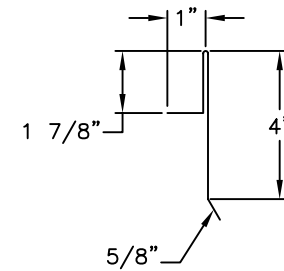

⑧ - MDA910 "Z" CLOSURE

⑨ - MDA210 GABLE/RAKE TRIM

⑩ - MDA211 GABLE/RAKE STARTER CLEAT

ATAS INTERNATIONAL, INC.
 Allentown PA
 610-395-8445
 Mesa AZ
 480-558-7210

TITLE		MRD Ending Gable - Ply					
DWG NO. / FILE NO.		MRD Ending Gable - Ply				SCALE 3"=1'-0"	
DRAWN BY	DAS	DATE	3-6-06	APPR. BY	JEB	DATE	5-31-06
REVISION NO.	XXXX	REVISION DATE	MM/DD/YY	APPR. BY	XXXX	APPR. DATE	MM/DD/YY

Rev. No.	Revision Date	Drawn By	Description of Revision
0	5-31-06	DAS	MRD Ending Gable - Ply