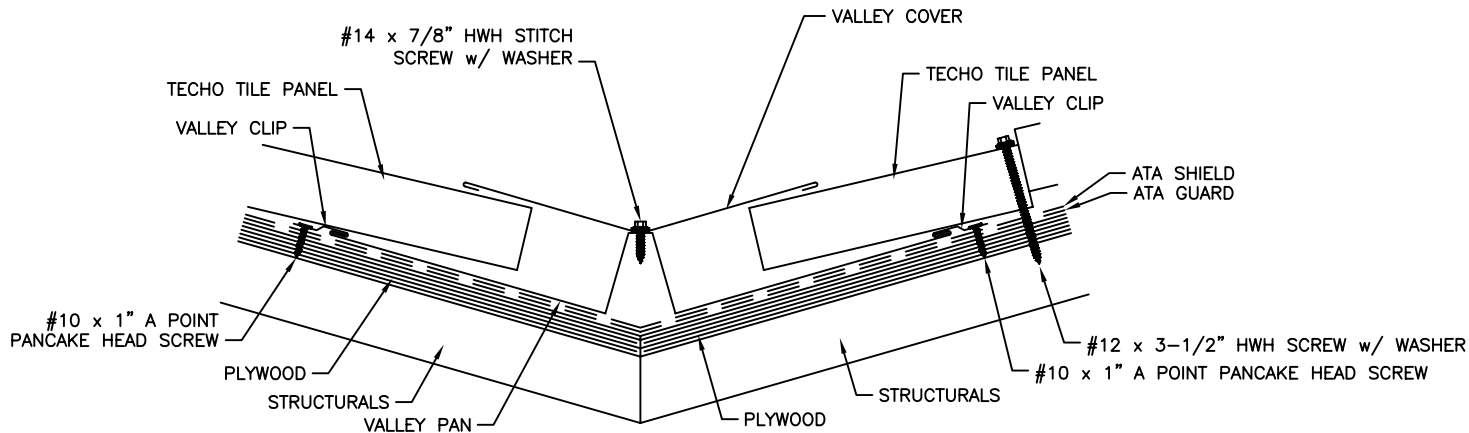

SCAB01 VALLEY PAN
(25" TOTAL)

HPC903 VALLEY CLIP

SCAB05 VALLEY COVER
(12 1/2" TOTAL)

ATAS INTERNATIONAL, INC.
Allentown PA
610-395-8445
Mesa AZ
480-558-7210

TITLE								Techo Tile Valley - ply	
DWG NO. / FILE NO.				Techo Tile Valley - ply				SCALE	3"=1'-0"
DRAWN BY	DAS	DATE	3-6-06	APPR. BY	JEB	DATE	6-5-06		
REVISION NO.	XXXX	REVISION DATE	MM/DD/YY	APPR. BY	XXXX	APPR. DATE	MM/DD/YY		

Rev. No.	Revision Date	Drawn By	Description of Revision
0	6-5-06	DAS	Techo Tile Valley - ply