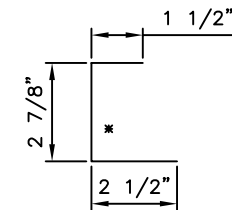

GABLE/RAKE TRIM - SCA210T3??
12'-0" Long

STARTER "J" - SCA970T3??
12'-0" Long

ATAS INTERNATIONAL, INC.
Allentown PA
610-395-8445
Mesa AZ
480-558-7210

<p>TITLE Scanroof Gable - ply</p>							
<p>DWG NO. / FILE NO. Scanroof Gable - ply</p>				<p>SCALE 3"=1'-0"</p>			
<p>DRAWN BY DAS</p>	<p>DATE 3-6-06</p>	<p>APPR. BY JEB</p>	<p>DATE 6-2-06</p>				
<p>REVISION NO. XXXX</p>	<p>REVISION DATE MM/DD/YY</p>	<p>APPR. BY XXXX</p>	<p>APPR. DATE MM/DD/YY</p>				

Rev. No.	Revision Date	Drawn By	Description of Revision
0	6-2-06	DAS	Scanroof Gable - ply