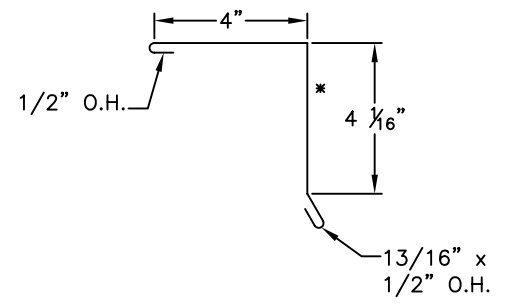

⑧ - MDA910 "Z" CLOSURE

⑨ - MDA210 GABLE/RAKE TRIM

⑩ - MDA211 GABLE/RAKE STARTER CLEAT

ATAS INTERNATIONAL, INC.
 Allentown PA
 610-395-8445
 Mesa AZ
 480-558-7210

TITLE		MRD Starting Gable - Ply					
DWG NO. / FILE NO.		MRD Starting Gable - Ply				SCALE	3"=1'-0"
DRAWN BY	DAS	DATE	3-6-06	APPR. BY	JEB	DATE	5-31-06
REVISION NO.	XXXX	REVISION DATE	MM/DD/YY	APPR. BY	XXXX	APPR. DATE	MM/DD/YY

Rev. No.	Revision Date	Drawn By	Description of Revision
0	5-31-06	DAS	MRD Starting Gable - Ply