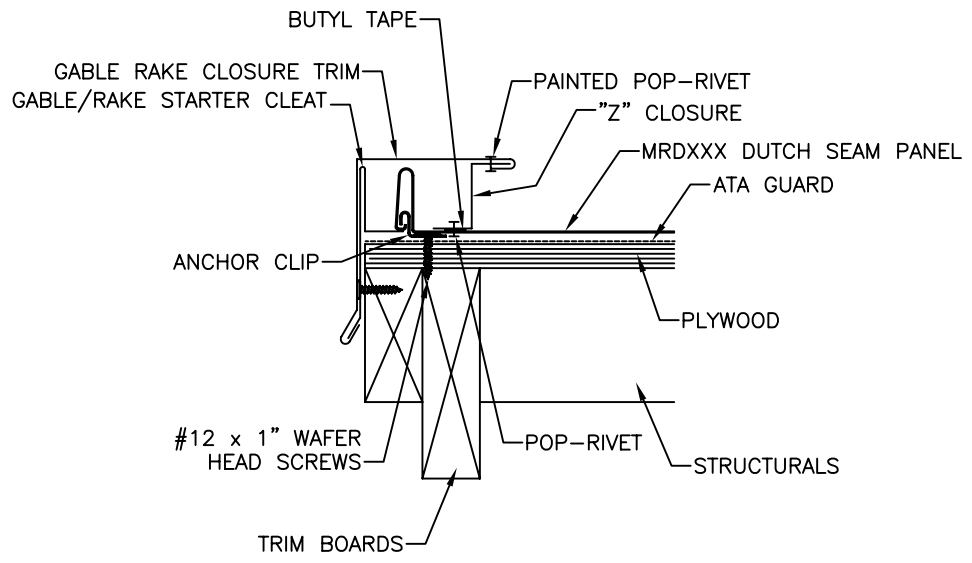

⑧ - MDA910 "Z" CLOSURE

⑨ - MDA210 GABLE/RAKE TRIM

⑩ - MDA211 GABLE/RAKE STARTER CLEAT

ATAS INTERNATIONAL, INC.
 Allentown PA
 610-395-8445
 Mesa AZ
 480-558-7210

TITLE		MRD Starting Gable - Ply					
DWG NO. / FILE NO.		MRD Starting Gable - Ply				SCALE	3"=1'-0"
DRAWN BY	DAS	DATE	3-6-06	APPR. BY	JEB	DATE	5-31-06
REVISION NO.	XXXX	REVISION DATE	MM/DD/YY	APPR. BY	XXXX	APPR. DATE	MM/DD/YY

Rev. No.	Revision Date	Drawn By	Description of Revision
0	5-31-06	DAS	MRD Starting Gable - Ply