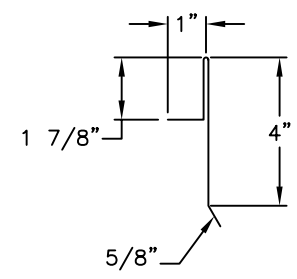

⑧ - MDA910 "Z" CLOSURE

⑨ - MDA210 GABLE/RAKE TRIM

⑩ - MDA211 GABLE/RAKE STARTER CLEAT

ATAS INTERNATIONAL, INC.
 Allentown PA
 610-395-8445
 Mesa AZ
 480-558-7210

TITLE		MRD Starting Gable - Ply					
DWG NO. / FILE NO.		MRD Starting Gable - Ply				SCALE	3"=1'-0"
DRAWN BY	DAS	DATE	3-6-06	APPR. BY	JEB	DATE	5-31-06
REVISION NO.	XXXX	REVISION DATE	MM/DD/YY	APPR. BY	XXXX	APPR. DATE	MM/DD/YY

Rev. No.	Revision Date	Drawn By	Description of Revision
0	5-31-06	DAS	MRD Starting Gable - Ply