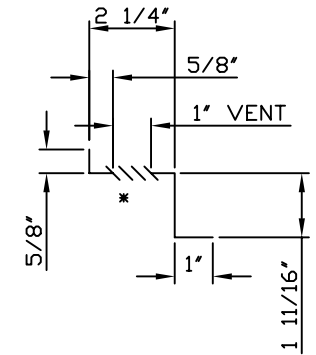

(22) - MDA980 COUNTERFLASHING

(16) - MDA911 - VENTED 'Z' CLOSURE

(26) - MDA510 HEADWALL TRANSITION - VENTED

ATAS INTERNATIONAL, INC.
 Allentown PA
 610-395-8445
 Mesa AZ
 480-558-7210

TITLE		MRD Vented Headwall - Ply					
DWG NO. / FILE NO.		MRD Vented Headwall - Ply				SCALE 3"=1'-0"	
DRAWN BY	DAS	DATE	3-6-06	APPR. BY	JEB	DATE	5-31-06
REVISION NO.	XXXX	REVISION DATE	MM/DD/YY	APPR. BY	XXXX	APPR. DATE	MM/DD/YY

Rev. No.	Revision Date	Drawn By	Description of Revision
0	5-31-06	DAS	MRD Vented Headwall - Ply