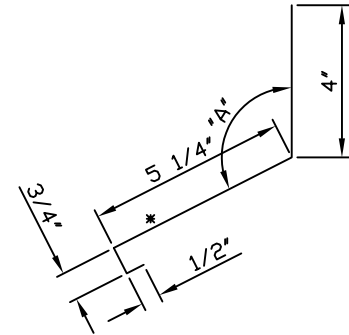

(22) - MDA980 COUNTERFLASHING

(16) - MDA911 - VENTED 'Z' CLOSURE

(26) - MDA510 HEADWALL TRANSITION - VENTED

ATAS INTERNATIONAL, INC.
 Allentown PA
 610-395-8445
 Mesa AZ
 480-558-7210

TITLE		MRD Vented Headwall - Ply					
DWG NO. / FILE NO.		MRD Vented Headwall - Ply				SCALE 3"=1'-0"	
DRAWN BY	DAS	DATE	3-6-06	APPR. BY	JEB	DATE	5-31-06
REVISION NO.	XXXX	REVISION DATE	MM/DD/YY	APPR. BY	XXXX	APPR. DATE	MM/DD/YY

Rev. No.	Revision Date	Drawn By	Description of Revision
0	5-31-06	DAS	MRD Vented Headwall - Ply