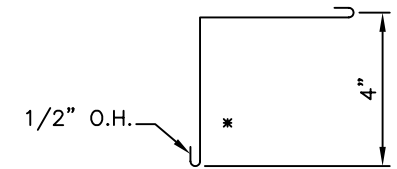

⑧ - MDA910 "Z" CLOSURE

⑩ - MDA600 INSIDE CORNER TRIM

ATAS INTERNATIONAL, INC.  
 Allentown PA  
 610-395-8445  
 Mesa AZ  
 480-558-7210

TITLE		MRD Inside Corner - Ply					
DWG NO. / FILE NO.		MRD Inside Corner - Ply				SCALE	3"=1'-0"
DRAWN BY	DAS	DATE	3-6-06	APPR. BY	JEB	DATE	5-31-06
REVISION NO.	XXXX	REVISION DATE	MM/DD/YY	APPR. BY	XXXX	APPR. DATE	MM/DD/YY

Rev. No.	Revision Date	Drawn By	Description of Revision
0	5-31-06	DAS	MRD Inside Corner - Ply