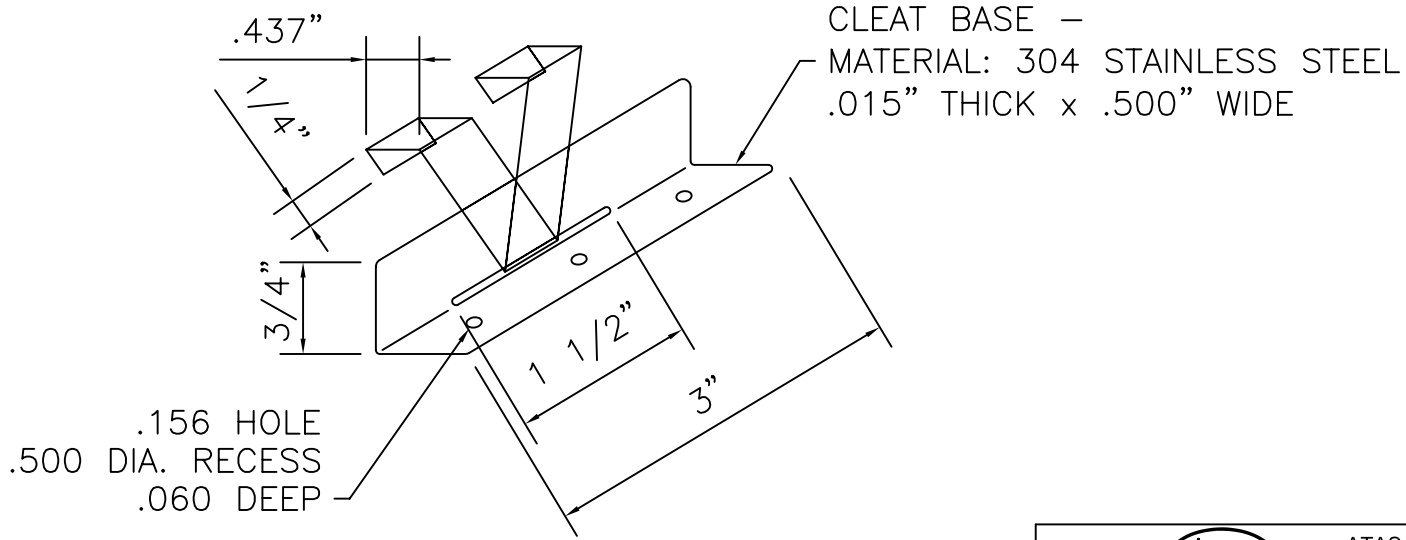

# FLL/FLX135 PANEL CLIPS

ATAS INTERNATIONAL, INC.  
 Allentown PA  
 610-395-8445  
 Mesa AZ  
 480-558-7210

TITLE		<b>FLX FLL Panel Clips</b>					
DWG NO. / FILE NO.		<b>FLX FLL Panel Clips</b>				SCALE	3"=1'-0"
DRAWN BY	DAS	DATE	3-6-06	APPR. BY	JEB	DATE	5-31-06
REVISION NO.	XXXX	REVISION DATE	MM/DD/YY	APPR. BY	XXXX	APPR. DATE	MM/DD/YY

Rev. No.	Revision Date	Drawn By	Description of Revision
0	5-31-06	DAS	<b>FLX FLL Panel Clips</b>