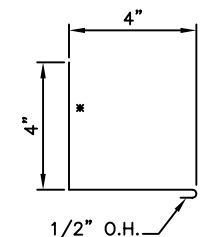

PCA910 'Z' CLOSURE

PCA912 'Z' CLOSURE

PCA980 COUNTERFLASHING

PCA410 SIDEWALL TRIM

ATAS INTERNATIONAL, INC.
 Allentown PA
 610-395-8445
 Mesa AZ
 480-558-7210

TITLE		PC Panel Rake Sidewall - ply					
DWG NO. / FILE NO.		PC Panel Rake Sidewall - ply				SCALE	3"=1'-0"
DRAWN BY	DAS	DATE	3-6-06	APPR. BY	JEB	DATE	6-2-06
REVISION NO.	XXXX	REVISION DATE	MM/DD/YY	APPR. BY	XXXX	APPR. DATE	MM/DD/YY