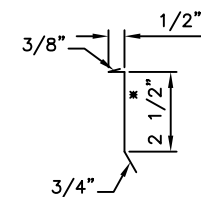

PCA910 'Z' CLOSURE

PCA912 'Z' CLOSURE

PCA980 COUNTERFLASHING

PCA410 SIDEWALL TRIM

ATAS INTERNATIONAL, INC.
 Allentown PA
 610-395-8445
 Mesa AZ
 480-558-7210

TITLE		PC Panel Rake Sidewall - ply					
DWG NO. / FILE NO.		PC Panel Rake Sidewall - ply				SCALE	3"=1'-0"
DRAWN BY	DAS	DATE	3-6-06	APPR. BY	JEB	DATE	6-2-06
REVISION NO.	XXXX	REVISION DATE	MM/DD/YY	APPR. BY	XXXX	APPR. DATE	MM/DD/YY

Rev. No.	Revision Date	Drawn By	Description of Revision
0	6-2-06	DAS	PC Panel Rake Sidewall - ply