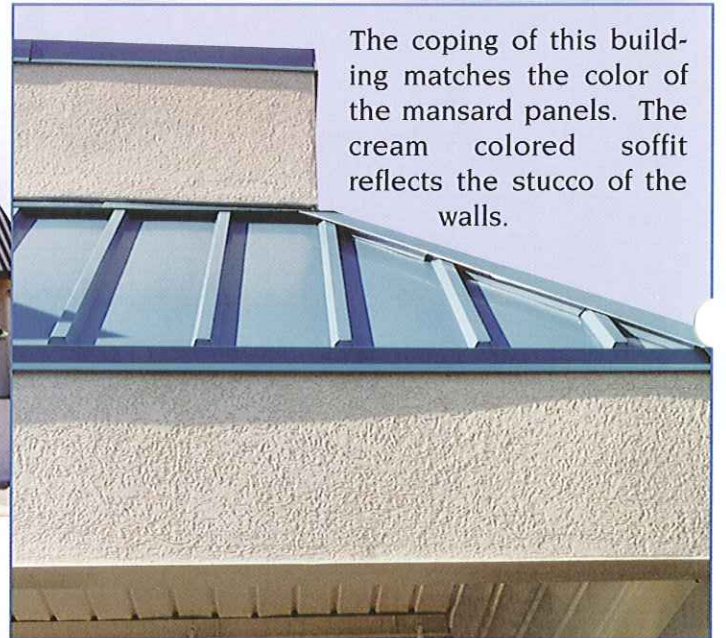

The colors of the Italian flag were used to identify this specialty market. The tile configuration of the SCANROOF panel added to the European flavor.

Endless Possibilities

For identifying the anchor store or entrance, a combination of panel profiles in matching colors adds a special touch to these plazas.

Your imagination is the limit! A remodeled service station utilizes antique furnishings. The green and white panels were used to simulate a striped awning.

The coping of this building matches the color of the mansard panels. The cream colored soffit reflects the stucco of the walls.

Installation in progress: Structural U's used for the framing and Dutch Seam panels in Teal color for the mansard.