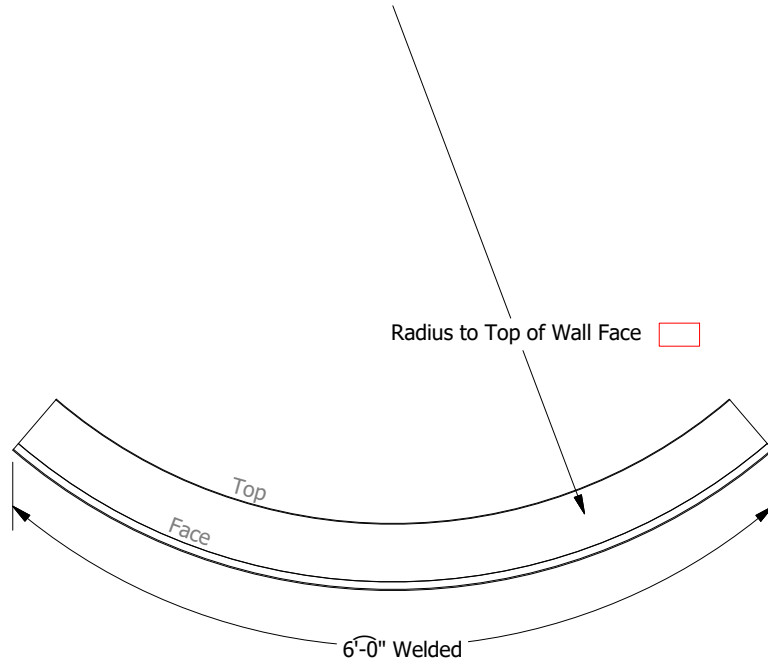

Fascia System

- Drip Edge Fascia
- Gravel Stop Fascia
- Edge-Lok 2 Fascia
- Edge-Lok 3 Fascia
- Rapid-Lok Fascia
- Rapid-Lok Extruded Fascia

Accessory Type

- Welded and Post-Finished

Materials:

- 0.050 Aluminum
- 0.063 Aluminum

Color: _____

Finish: _____

CONCAVE VAULTED FASCIA QTY: _____

Additional Notes:

Front Face Dimension(C): _____
*see product spec sheet for standard sizes

CONVEX VAULTED FASCIA QTY: _____

Additional Notes:

Front Face Dimension(C): _____
*see product spec sheet for standard sizes