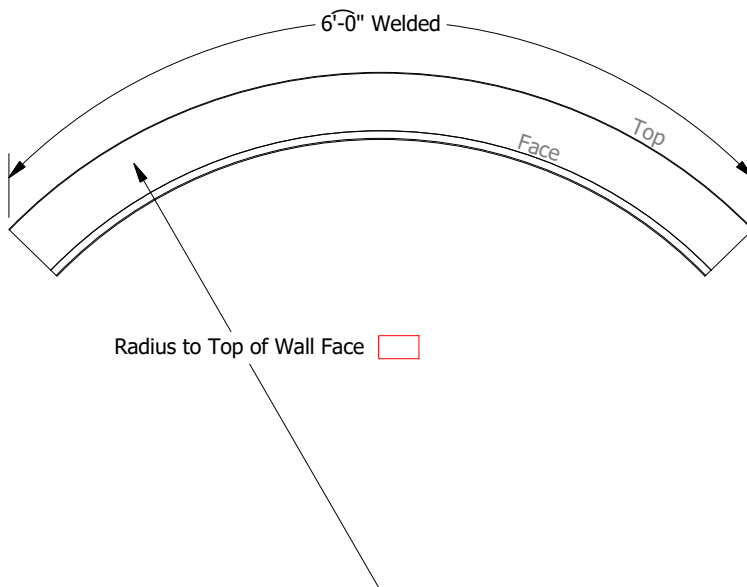

Color: _____

Finish: _____

CONCAVE VAULTED FASCIA QTY: _____

Additional Notes:

Front Face Dimension(C): _____
*see product spec sheet for standard sizes

CONVEX VAULTED FASCIA QTY: _____

Additional Notes:

Front Face Dimension(C): _____
*see product spec sheet for standard sizes